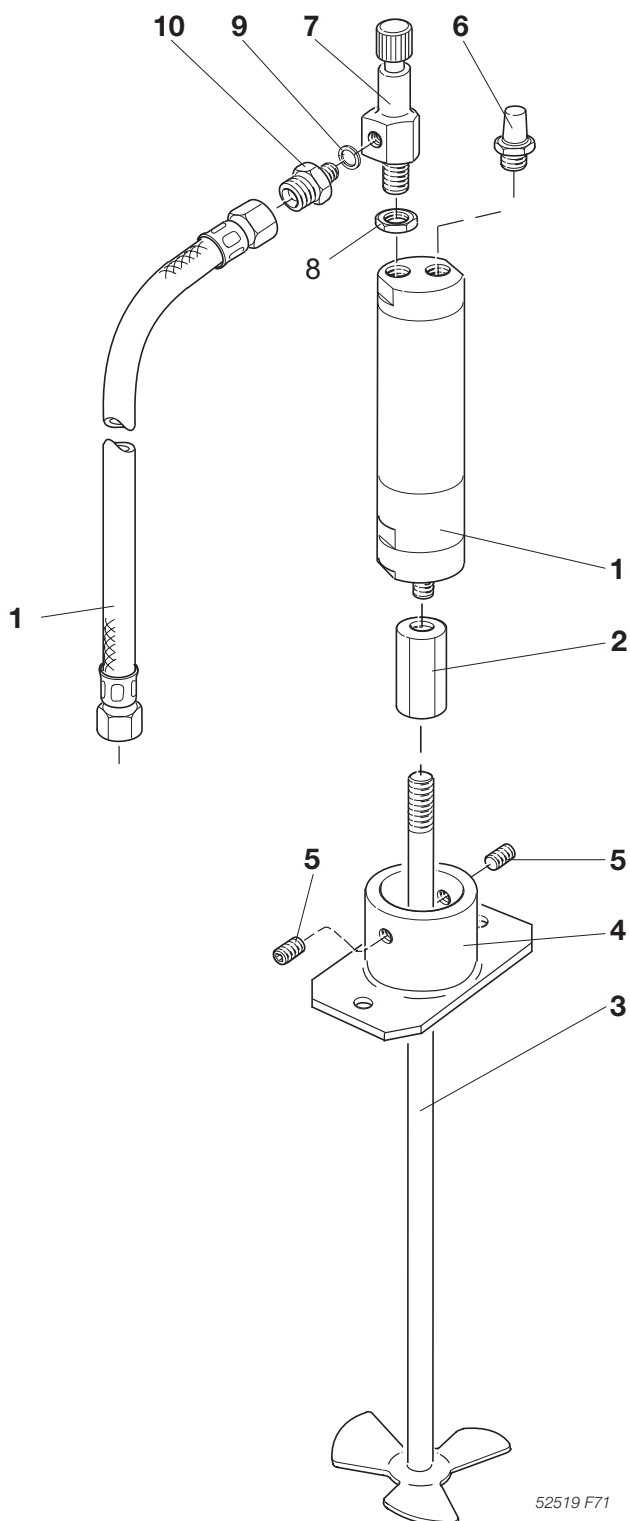

Spare parts list for Stirrer

Ecco ELM 33F-S

ECCO

ECCO FINISHING

ESL 12/11-19

Ordering No.	Type	Max. air pressure bar	Air consumption l/min (100-500 r/m)	Weight kg
8610 0110 63	Ecco ELM 33F-S	7	75-300	1.8

Part numbers in bold type designate consumption parts.

Ref. No.	Part number	Qty	Description
1	8411 0307 30	1	Air motor LZB 33L A007-12 (see spare parts list No. 9836 1221)
2	6003 9516 10	1	Socket
3	6003 7820 10	1	Stirrer shaft (stainless steel)
4	6003 9518 00	1	Motor holder
5	0194 1319 00	2	Set screw (SK6SS 8 x 10)
6	9090 0508 00	1	Silencer (G1/4)
7	6003 9301 00	1	Needle valve
-	0663 6112 00	1	- O-ring (5.1 x 1.6)
-	0192 1168 00	1	- Set screw (T6SS 4 x 6)
8	6001 3762 00	1	- Nut (G1/4)
9	0653 1041 00	1	Washer (10/14 x 1 Kpr)
10	6002 1036 00	1	Nipple (G1/8 x G1/4)
11	6201 9206 00	1	Air hose (L=450 mm)